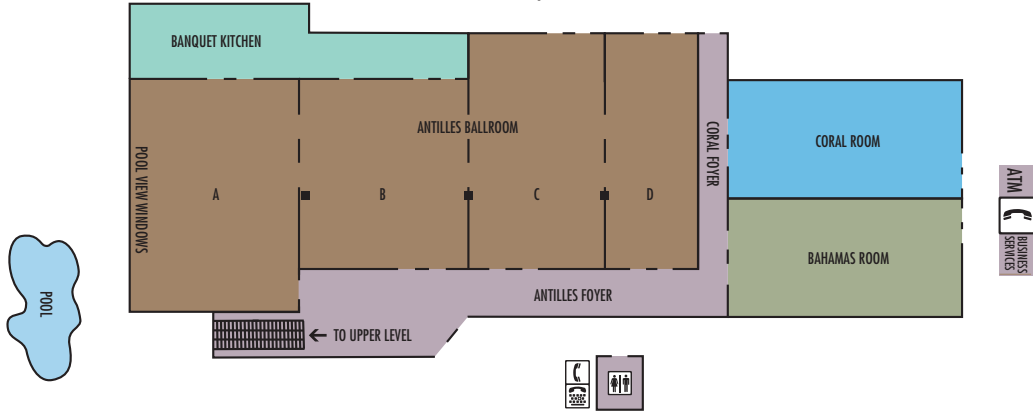

LOWER LEVEL | POOLSIDE