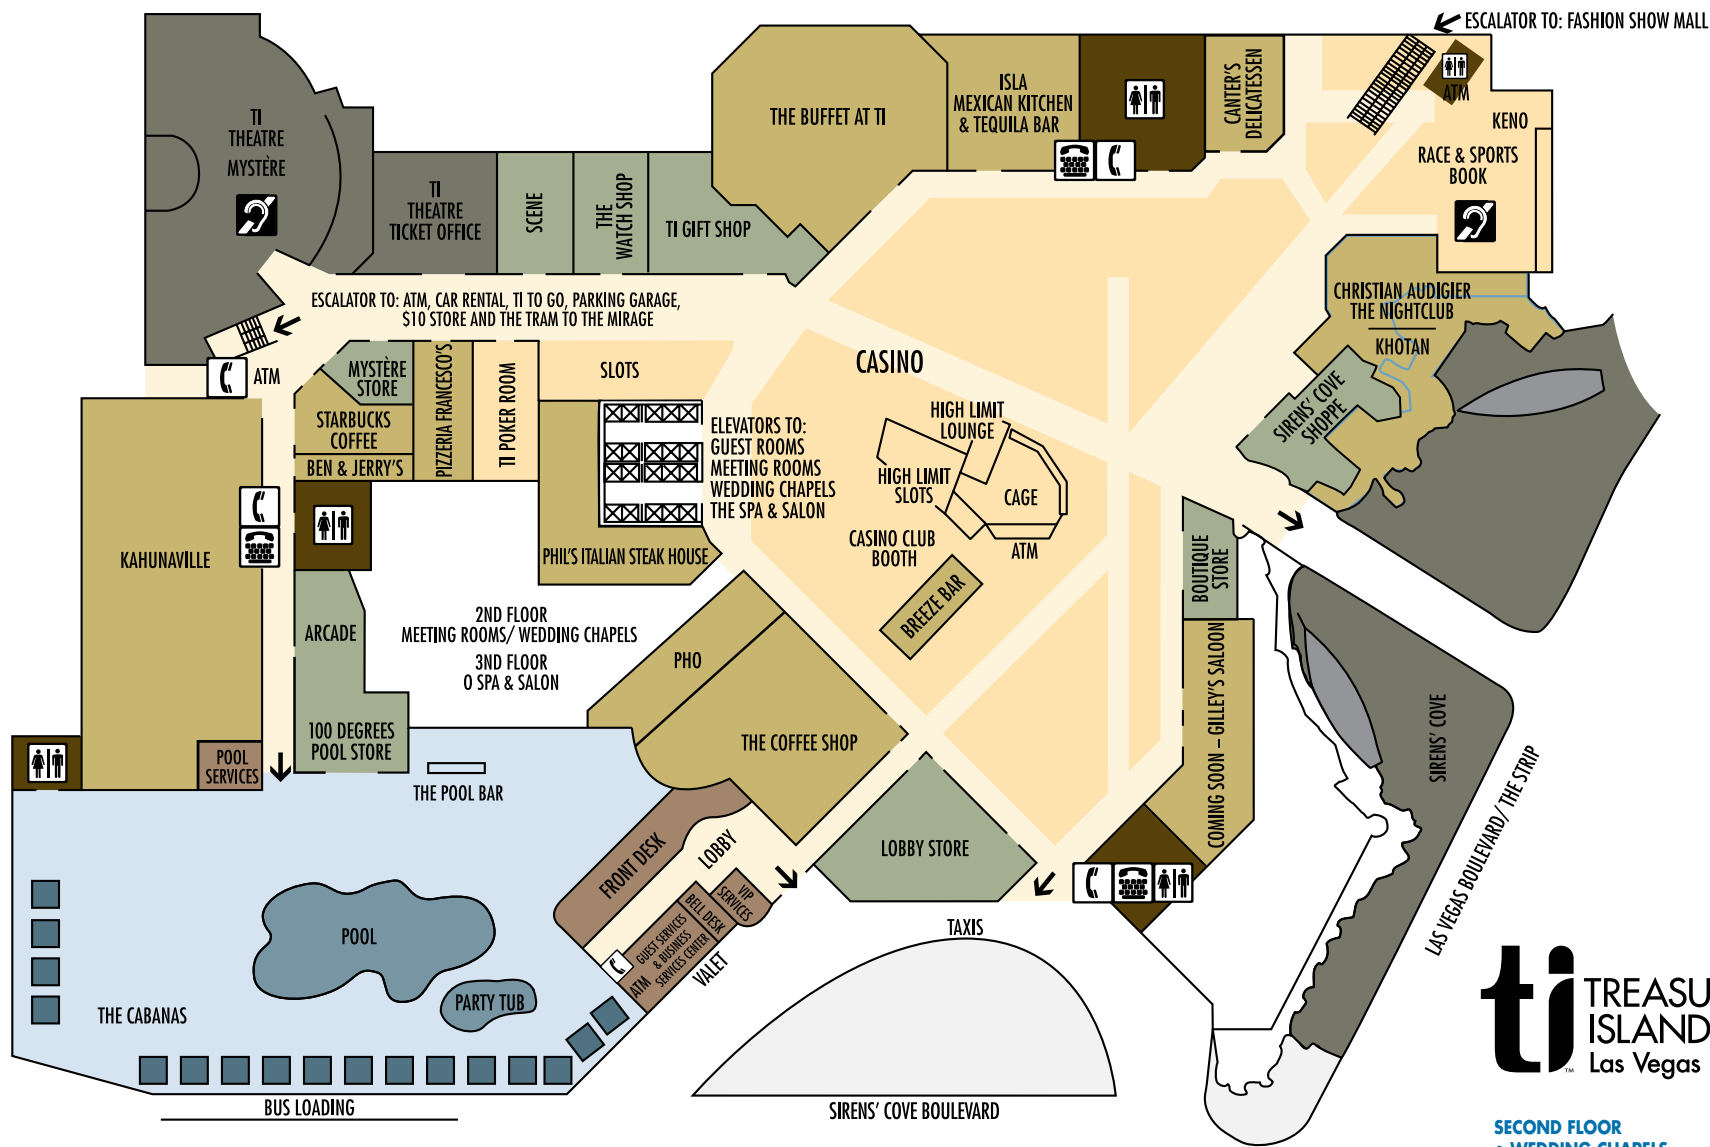

TI CASINO LEVEL

CASINO LEVEL

- | | |
|---|---|
|  POOL & CABANAS |  FRONT DESK (CHECK-IN) |
|  RESTAURANTS, LOUNGES AND BARS |  RESTROOMS |
|  CASINO, RACE AND SPORTS |  SHOPS & BOUTIQUES |
|  SIRENS' COVE/TI THEATRE | |

- | | |
|--|---|
|  RESTROOMS |  TDD PHONES |
|  TELEPHONES |  ACCESS FOR HEARING IMPAIRED |

- SECOND FLOOR**
- WEDDING CHAPELS
 - BALLROOM & MEETING FACILITIES

- THIRD FLOOR**
- O SPA & SALON

-  VOLUME CONTROL HANDSETS LOCATED AT ALL TELEPHONE BANKS
-  ALL RESTROOMS AND TELEPHONE BANKS ARE WHEELCHAIR ACCESSIBLE