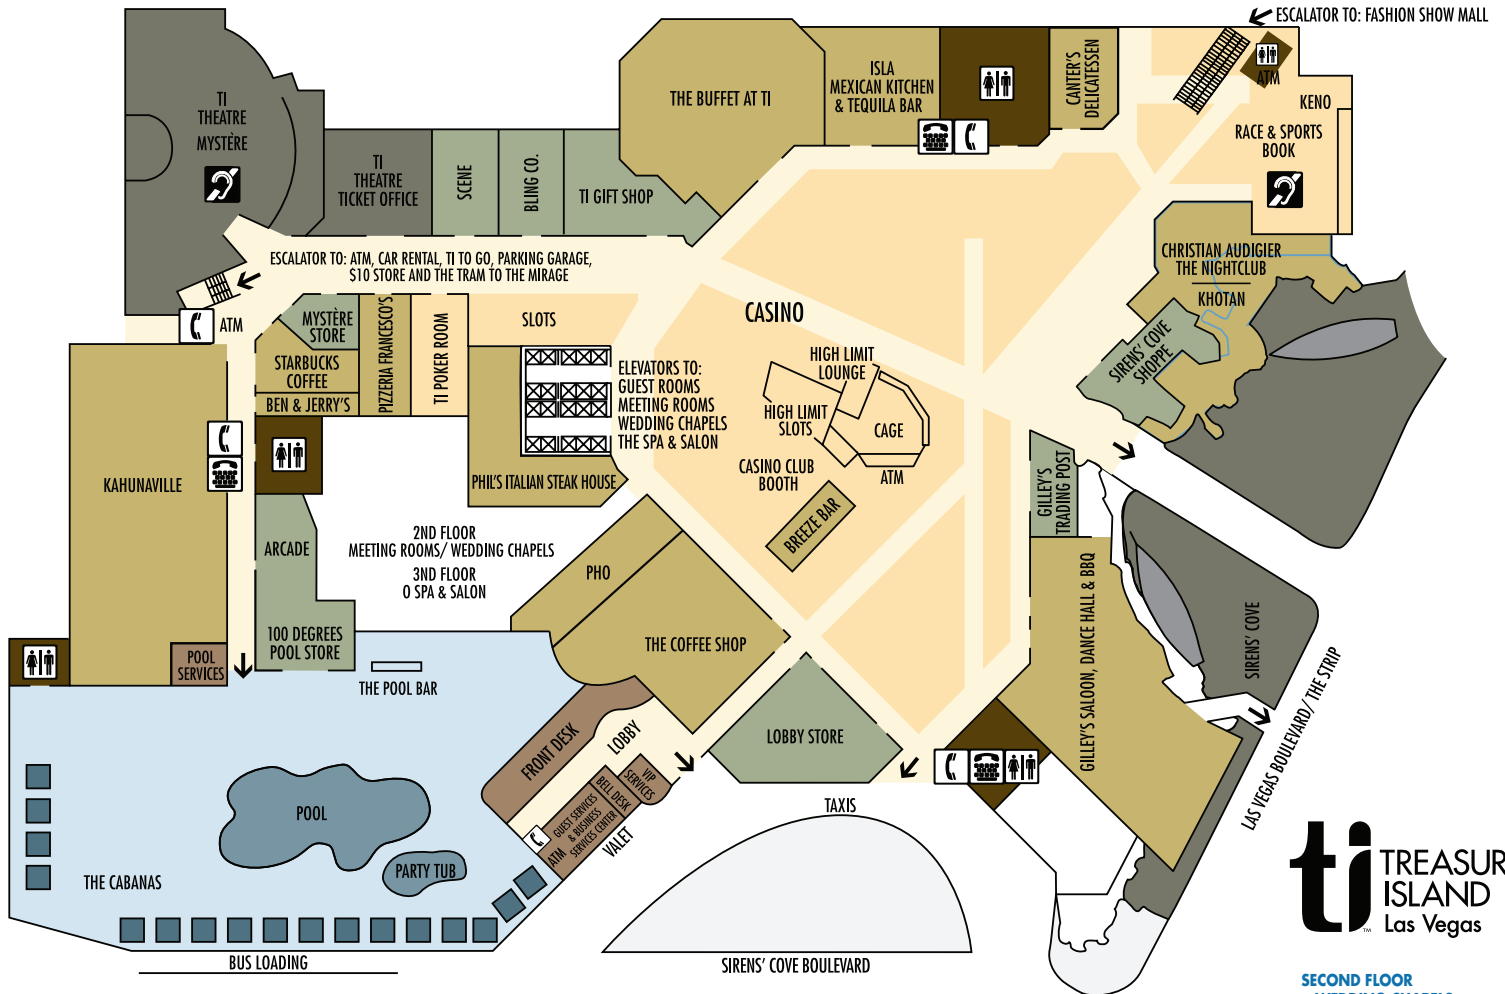

TI CASINO LEVEL

CASINO LEVEL

- | | | | |
|--|-------------------------------|---|---------------------------|
|  | POOL & CABANAS |  | FRONT DESK/GUEST SERVICES |
|  | RESTAURANTS, LOUNGES AND BARS |  | RESTROOMS |
|  | CASINO, RACE AND SPORTS |  | SHOPS & BOUTIQUES |
|  | SIRENS' COVE/TI THEATRE | | |

- | | | | |
|---|------------|---|-----------------------------|
|  | RESTROOMS |  | TDD PHONES |
|  | TELEPHONES |  | ACCESS FOR HEARING IMPAIRED |

- SECOND FLOOR**
- WEDDING CHAPELS
 - BALLROOM & MEETING FACILITIES

- THIRD FLOOR**
- O SPA & SALON
-  VOLUME CONTROL HANDSETS LOCATED AT ALL TELEPHONE BANKS
-  ALL RESTROOMS AND TELEPHONE BANKS ARE WHEELCHAIR ACCESSIBLE